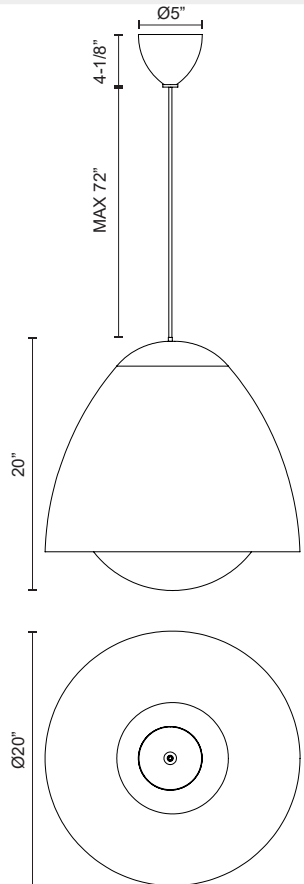

alora mood

P. 1.855.855.8926

CANADA: 19054 28TH Avenue Surrey - BC V3Z 6M3

USA: 3035 E. Lone Mountain Rd - Las Vegas, NV, 89081

KENJI PD529220

FIXTURE DIMENSIONS	D20" x H20"
LAMP TYPE	E26
MAX WATTAGE	60W
BULB QTY	1
BULBS INCLUDED	No
VOLTAGE	120V
GLASS DETAILS	Opal Glass
MATERIAL	Glass; Steel;
WIRE LENGTH	72"
MINIMUM HANG HEIGHT	28"
SLOPED CEILING ADAPTABLE	Yes
LOCATION	Dry
CANOPY DIMENSIONS	D5" x H4-1/8"
BRAND	Alora Mood

[D - Diameter, L - Length, W - Width, H - Height, E - Extension]

AVAILABLE FINISHES:

PD529220AGOP
Aged Gold/Opal
Matte Glass

PD529220MBOP
Matte Black/Opal
Matte Glass

*For complete warranty terms, please visit: www.aloralighting.com/warranty